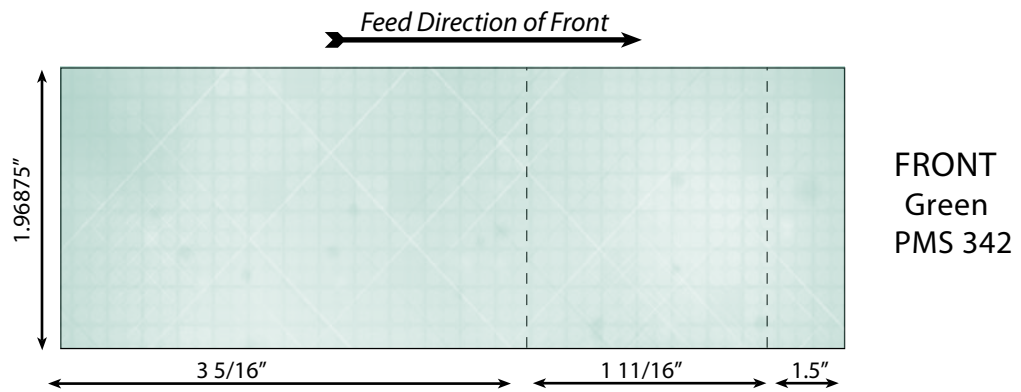

Generic Ticket Stock Specifications - Cloud

Yellow
PMS 123

Red
PMS 485

Purple
PMS 266

Blue
PMS 297

White

BACK
UV ink